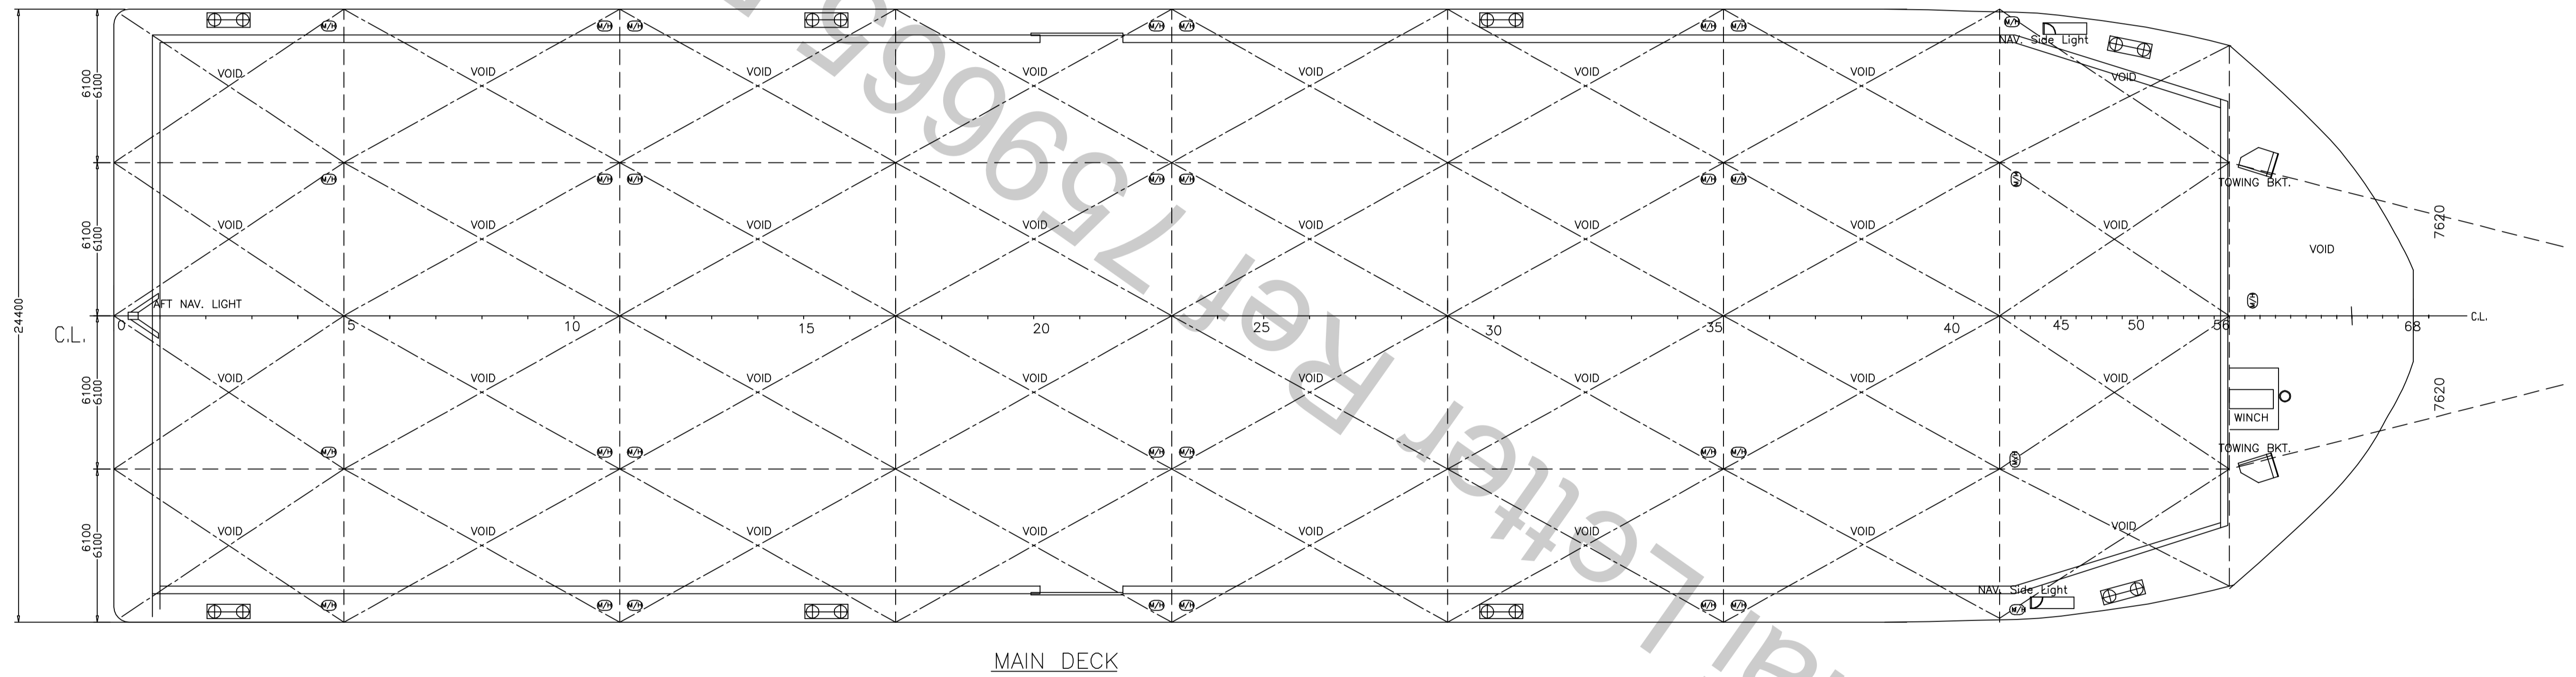

Shanghai Letter For 759665 Dated 22-JUN-2017

FILED FOR
REFERENCE ONLY

PRINCIPAL DIMENSIONS

LENGTH (O.A.)	91.50M (300FT)
BREADTH(MLD.)	24.40M (80FT)
DEPTH(MLD.)	5.50M (18FT)
DECK LOADING:	10T/M ²

DATE	MODIFICATION	REV	BY
SHIP: 91.5M X 24.4M X 5.5M DECK CARGO BARGE			
TITLE: GENERAL ARRANGMENT			
OWNER			
BUILDER	Yangzhou Hairun Shipping co., Ltd	Hull no. JSFT2010-55/56	
CLASS	A.B.S +A1 BARGE		
DRAWN	CHECKED	APPROVED	SCALE
LI BAO LI	CHUA		1:50
	10.4.08		
DRAWING NO. JSFT055-01			REV 0