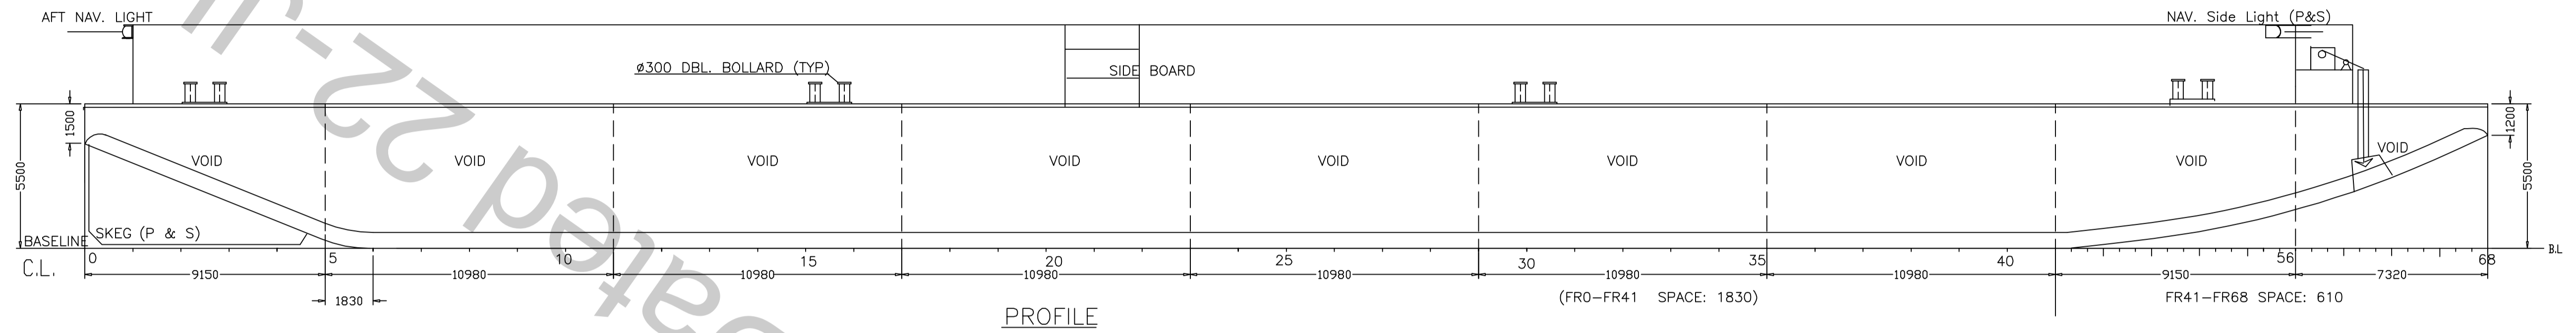

Shanghai Letter For 759665 Dated 22-JUN-2017

FILED FOR
REFERENCE ONLY

PRINCIPAL DIMENSIONS

LENGTH (O.A.)	91.50M (300FT)
BREADTH(MLD.)	24.40M (80FT)
DEPTH(MLD.)	5.50M (18FT)
DECK LOADING:	10T/M ²

DATE	MODIFICATION	REV	BY
SHIP: 91.5M X 24.4M X 5.5M DECK CARGO BARGE			
TITLE: GENERAL ARRANGMENT			
OWNER			
BUILDER	Yangzhou Hairun Shipping co., Ltd	Hull no. JSFT2010-55/56	
CLASS	A.B.S +A1 BARGE		
DRAWN	CHECKED	APPROVED	SCALE
LI BAO LI	CHUA		1:50
	10.4.08		
DRAWING NO. JSFT055-01			REV 0